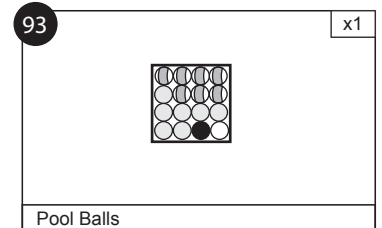

Pre-installed Parts

Hardware

Pre-installed Hardware

Accessories

Assembly

COMPONENTS	Q.TY	HARDWARE	Q.TY
1 Table Top	x1	60 Bolt	x8
2 Leg	x4	61 Washer	x8
		62 Allen Key	x1

NOTE

Customer Service