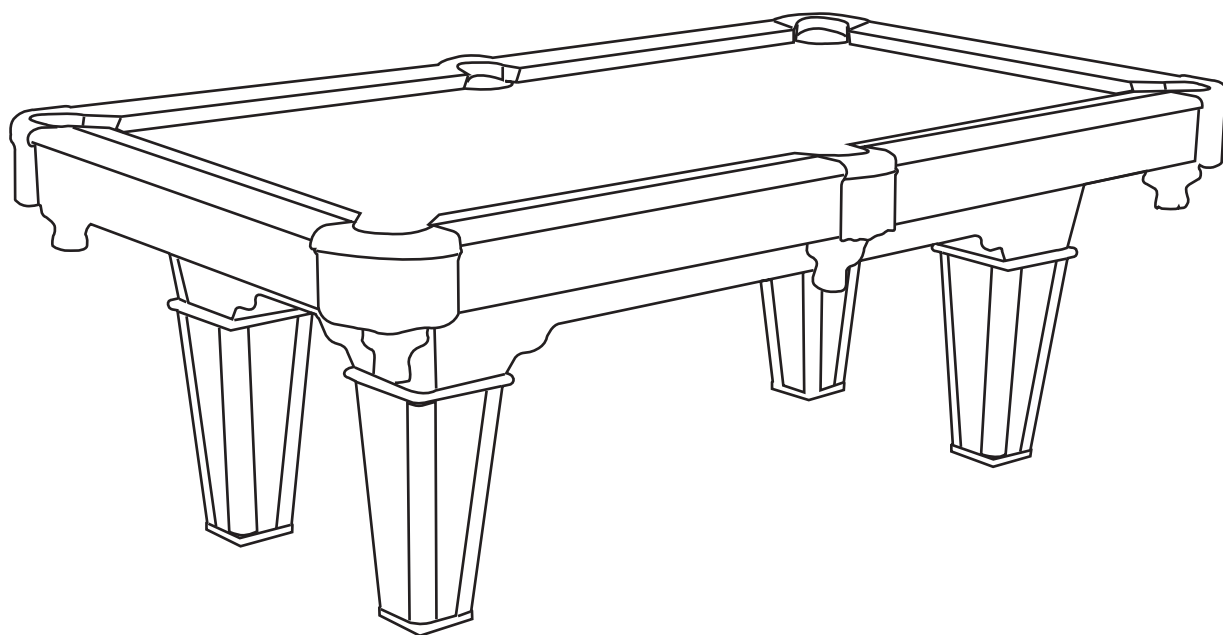

BTU-3502

Part List

<p>#1</p>  <p>Billiard Cabinet 1 Piece</p>	<p>#2</p>  <p>Leg 16 Pieces</p>	<p>#3</p>  <p>Leg Corner 16 Pieces</p>	<p>#4</p>  <p>Leg Top Board 4 Pieces</p>	<p>#5</p>  <p>Leg Bottom Board 4 Pieces</p>	<p>#6</p>  <p>Support Board 2 Pieces</p>
<p>#7</p>  <p>Lower Side Apron 2 Pieces</p>	<p>#8</p>  <p>Lower End Apron 2 Pieces</p>	<p>#9</p>  <p>Apron Corner 4 Pieces</p>	<p>#10</p>  <p>4x25 mm Screw 8 Pieces</p>	<p>#11</p>  <p>4x40 mm Screw 32 Pieces</p>	<p>#12</p>  <p>6*25mm Bolt 12 Pieces</p>
<p>#13</p>  <p>6*35mm Bolt 4 Pieces</p>	<p>#14</p>  <p>6*15mm Washer 16 Pieces</p>	<p>#15</p>  <p>8*35mm Bolt 16 Pieces</p>	<p>#16</p>  <p>8*19mm Washer 16 Pieces</p>	<p>#17</p>  <p>4x12 mm Screw 40 Pieces</p>	<p>#18</p>  <p>2-1/4? Billiard Ball 1 Sets</p>
<p>#19</p>  <p>Brush 1 Piece</p>	<p>#20</p>  <p>57? Cue 2 Pieces</p>	<p>#21</p>  <p>2-1/4? Triangle 1 Piece</p>	<p>#22</p>  <p>Chalk 2 Pieces</p>	<p>#23</p>  <p>Allen Key 1 Piece</p>	

STEP: 1

STEP: 2

STEP: 3

STEP: 4